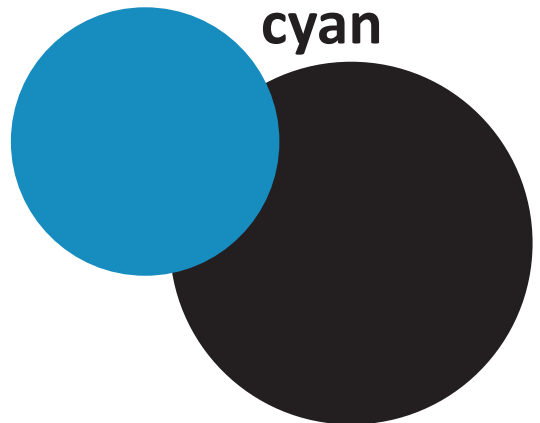

# Modi Buggy

## COLOURS

coral

cyan

silver

eco