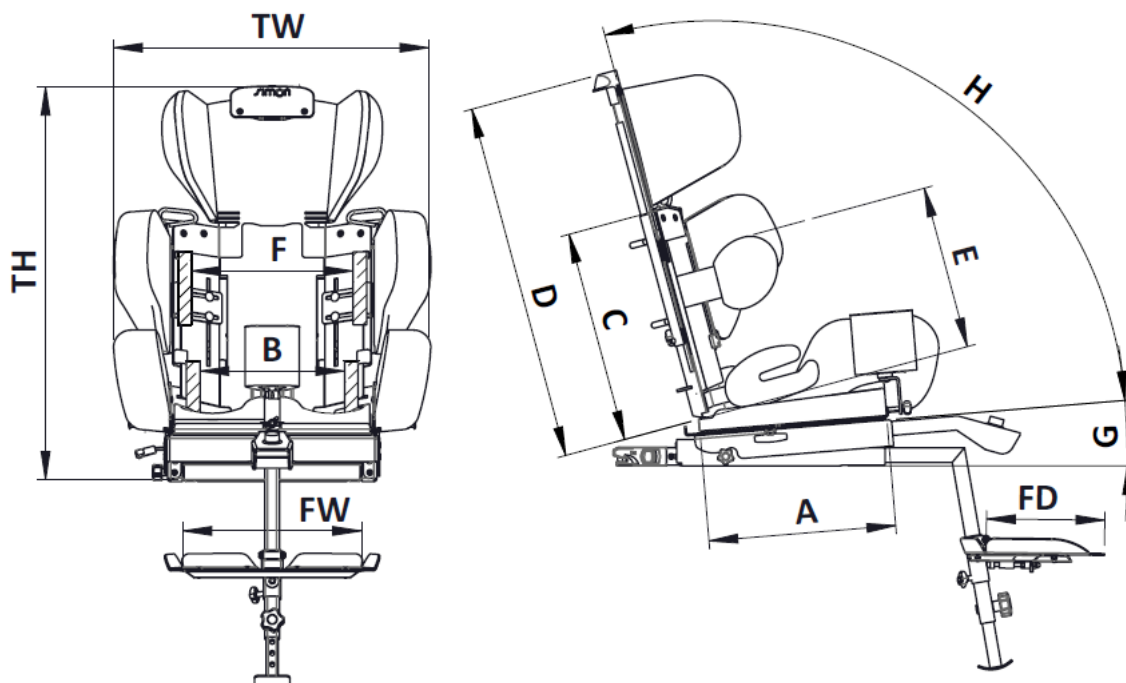

simon car seat

Equipment:

- ISOFIX frame
- Tray
- Abduction block
- Lateral supports
- Headrest
- Footrest

CONTACT US:

ALEKSANDER OLSZOWSKI

a.olszowski@simonseat.com

+48 669 699 411

Dimension

Symbol

Seat depth	A	27 – 37 cm
Seat width	B	18 - 28 cm
Back height	C	33 – 53 cm
Headrest height	D	55 – 75 cm
Lateral support height	E	22 – 33 cm
Distance of lateral support	F	15 – 29 cm
Seat angle (tilt)	G	0° - 10°
Back angle	H	90° - 115°
Total width	TW	54 – 62 cm
Total height	TH	63 – 77 cm
Footrest platform depth	FD	20 cm
Footrest platform width	FW	32 cm
Minimum user height		100 cm
Maximum user height		150 cm
